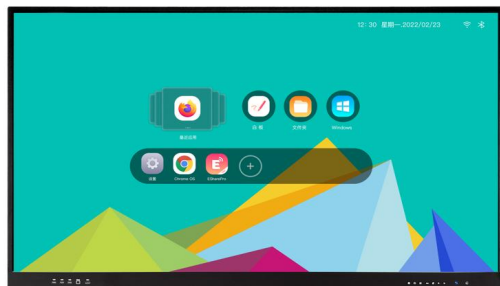

LT S982EA Interactive Flat Panel Display

Model
LT75S982EA
Product picture

Display specification

Diagonal display size	75"
Active area (mm)	1649.66 * 927.93(V)
Pixel Pitch	0.429 mm x 0.429 mm
Bezel color	Aluminum frame Black color
Back Light	Direct type LED (D-LED)
Resolution	4K UHD 3840*2160 /60hz
Aspect Ratio	16:09
Contrast Ratio	5000:1
Colors	1.07 billion colors
MBTF Lifespan	≧ 50,000 hours
Brightness	≧ 350cd/cm2
Viewing angle	178°
Glass hardness	Mohs-7 level
Screen surface	Anti-Glare glass
Software screen mirroring	Eshare

Panel Interactivity

Touch technology	IR touch
Multi touch	20 points(20 points in Android & 40 points in Windows)
Auto-calibrate	Yes
Anti-light	Yes
Minimum object size	3mm
Accuracy	1 mm (over 90% Area)
Response Time	≤ 6ms (max touch inputs)
System support	HID Support & Win10 / Win8 / Win7 / Mac OS / Android / Chrome OS / Linux
Web Browser	YES
Application Library	YES

Front side Connectivity

USB	3
TOUCH USB	1
HDMI 2.0 INPUT	1
Front keys	Power on/off; Signal source; Return; Main page; Menu; Volume down; Volume up
Speaker	15W*2

Rear/Bottom side Connectivity

TOUCH USB	1
RJ45 IN	1
AV IN	1